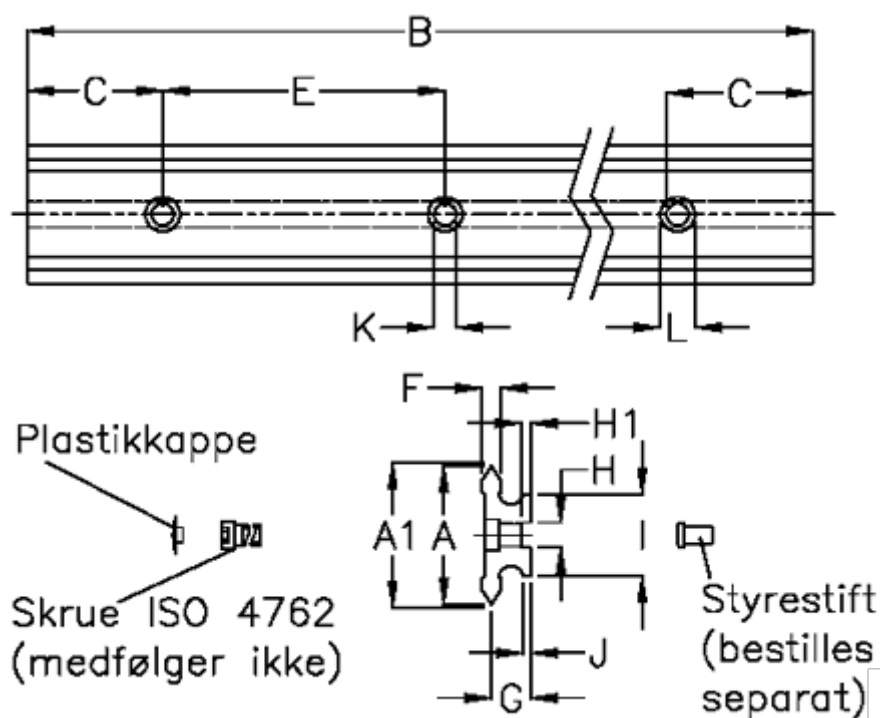

Article number: 059101626
 Description: Hepco SL2 spacer slide
 SS NMS12-626

Measures

A	= 12	G = 6.2	Weight kg/1000 = 440
A1	= 12.37	H = 4	
B	= 626	H1 = 1.8	
C	= 20.5	I = 8.5	
E	= 45	J = 1.7	
F	= 3.0	K = 3.5	
For bearing	= 13	L = 6 x 3	
For guide pin	= 4	M = -	